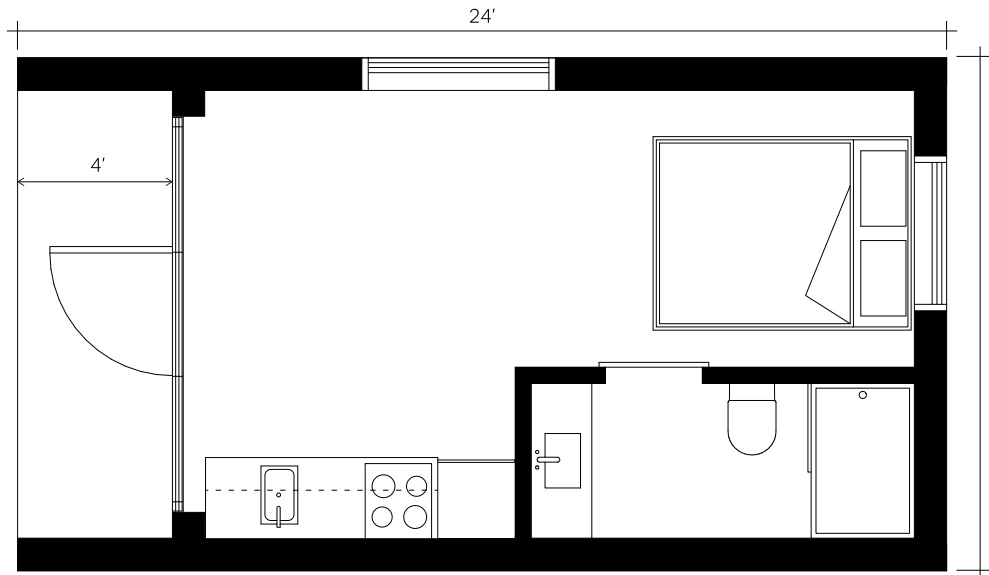

The Mini : Plan A

13'3" Wide x 24' Long x 12'6" Tall / 318 sf : 29.54 m²
Yoga Studio, Exercise Room, Airbnb, Office Space, Garden Suite

The Mini : Plan B

13'3" Wide x 24' Long x 12'6" Tall / 318 sf : 29.54 m²
Yoga Studio, Exercise Room, Airbnb, Office Space, Garden Suite