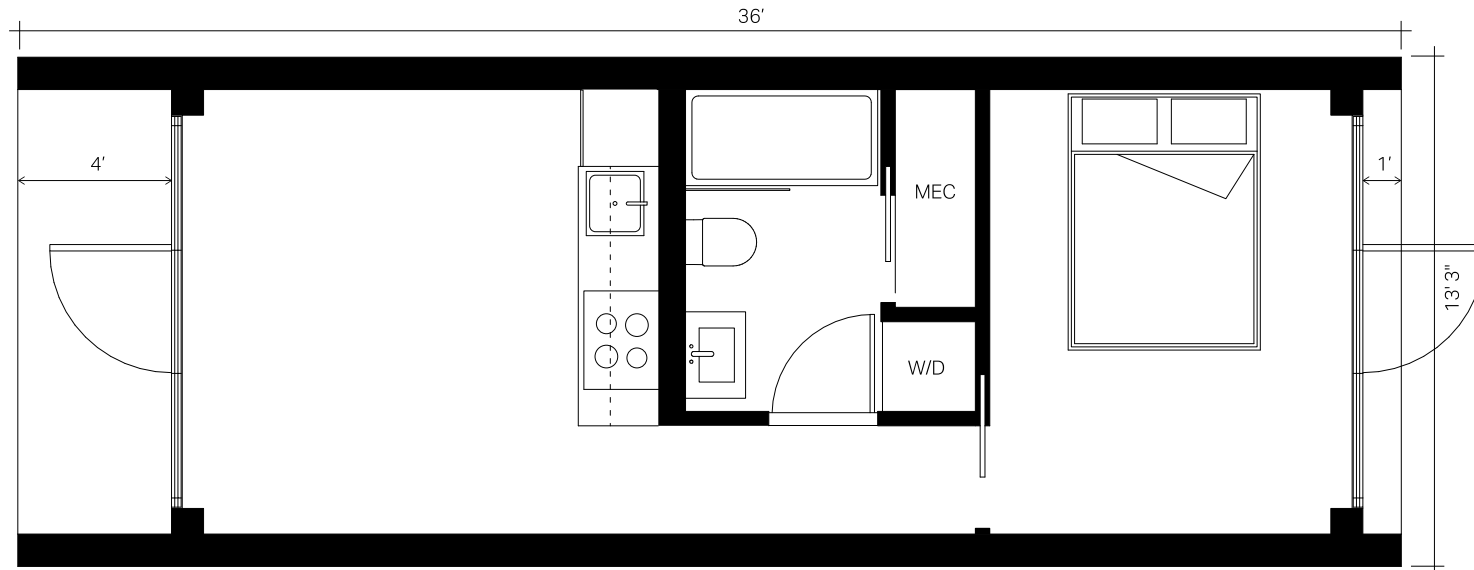

# The Midi : Plan A

13'3" Wide x 36' Long x 12'6" Tall / 477 sf : 44.31 m<sup>2</sup>  
1 Bed, 1 Bath, Airbnb, Guest House, Mother-In-Law Space, Garden Suite

# The Midi : Plan B

13'3" Wide x 36' Long x 12'6" Tall / 477 sf : 44.31 m<sup>2</sup>  
1 Bed, 1 Bath, Airbnb, Guest House, Mother-In-Law Space, Garden Suite