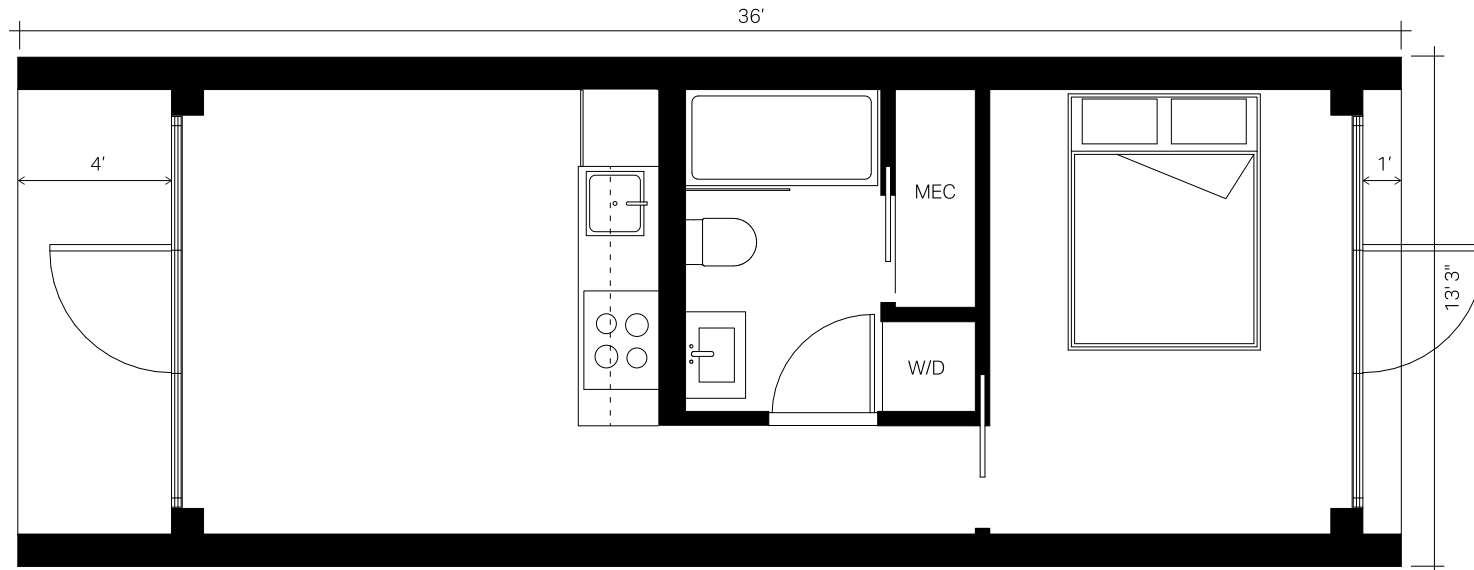

# The Midi : Plan A

13'3" Wide x 36' Long x 12'6" Tall / 477 sf : 44.31 m<sup>2</sup>  
1 Bed, 1 Bath, Airbnb, Guest House, Mother-In-Law Space, Garden Suite

# The Midi : Plan B

13'3" Wide x 36' Long x 12'6" Tall / 477 sf : 44.31 m<sup>2</sup>  
1 Bed, 1 Bath, Airbnb, Guest House, Mother-In-Law Space, Garden Suite