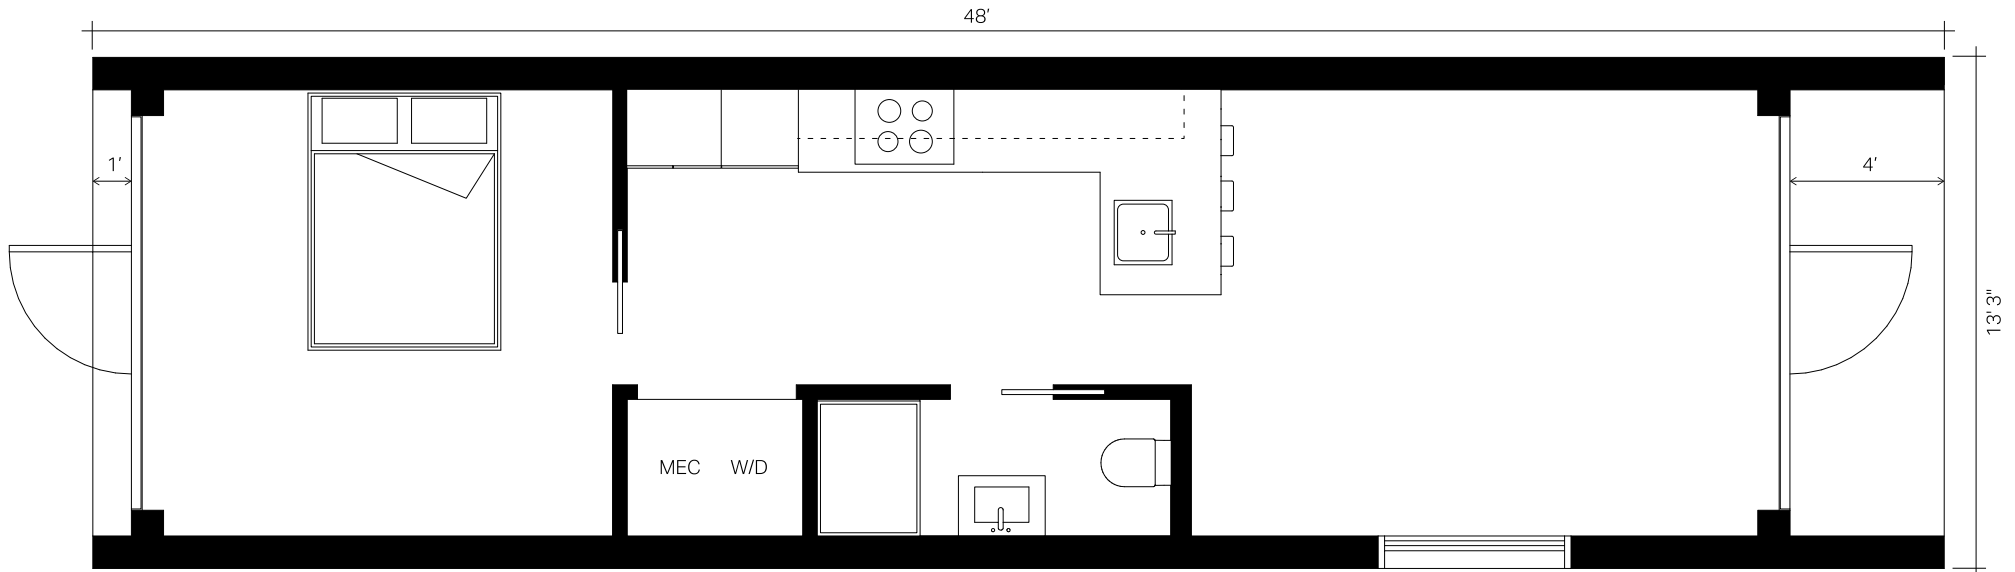

The Mega : Plan A

13'3" Wide x 48' Long x 12'6" Tall / 636 sf : 59.09 m²
1 Bed, 1 Bath, Airbnb, Guest House, Mother-In-Law Space, Garden Suite

The Mega : Plan B

13'3" Wide x 48' Long x 12'6" Tall / 636 sf : 59.09 m²
1 Bed, 1 Bath, Airbnb, Guest House, Mother-In-Law Space, Garden Suite

The Mega : Plan C

13'3" Wide x 48' Long x 12'6" Tall / 636 sf : 59.09 m²
2 Beds, 1 Bath, Airbnb, Guest House, Mother-In-Law Space, Garden Suite