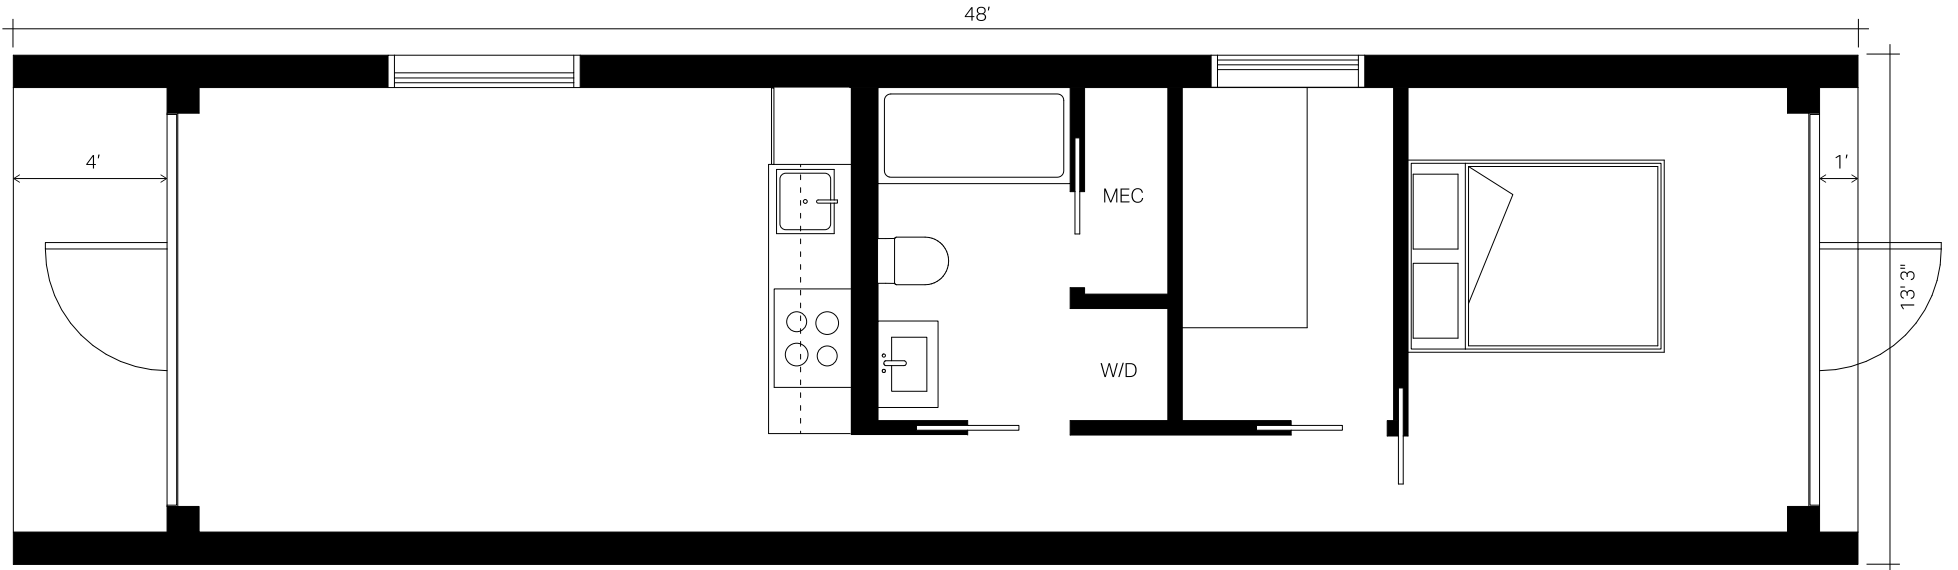

The Mega : Plan A

13'3" Wide x 48' Long x 12'6" Tall / 636 sf : 59.09 m²
1 Bed, 1 Bath, Airbnb, Guest House, Mother-In-Law Space, Garden Suite

The Mega : Plan B

13'3" Wide x 48' Long x 12'6" Tall / 636 sf : 59.09 m²
1 Bed, 1 Bath, Airbnb, Guest House, Mother-In-Law Space, Garden Suite

The Mega : Plan C

13'3" Wide x 48' Long x 12'6" Tall / 636 sf : 59.09 m²
2 Beds, 1 Bath, Airbnb, Guest House, Mother-In-Law Space, Garden Suite