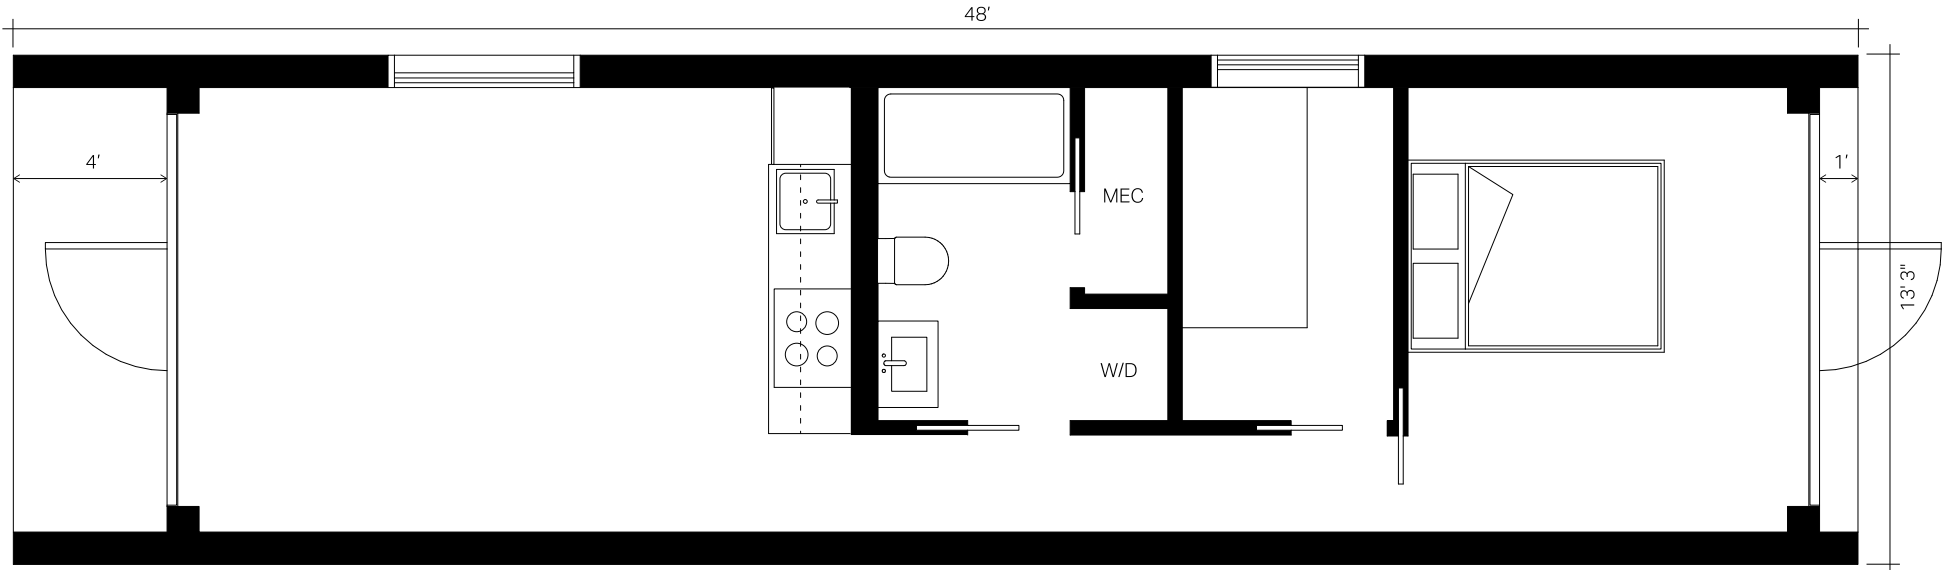

The Mini : Plan A

13'3" Wide x 24' Long x 12'6" Tall / 318 sf : 29.54 m²
Yoga Studio, Exercise Room, Airbnb, Office Space, Garden Suite

The Mini : Plan B

13'3" Wide x 24' Long x 12'6" Tall / 318 sf : 29.54 m²
Yoga Studio, Exercise Room, Airbnb, Office Space, Garden Suite

The Midi : Plan A

13'3" Wide x 36' Long x 12'6" Tall / 477 sf : 44.31 m²
1 Bed, 1 Bath, Airbnb, Guest House, Mother-In-Law Space, Garden Suite

The Midi : Plan B

13'3" Wide x 36' Long x 12'6" Tall / 477 sf : 44.31 m²
1 Bed, 1 Bath, Airbnb, Guest House, Mother-In-Law Space, Garden Suite

The Mega : Plan A

13'3" Wide x 48' Long x 12'6" Tall / 636 sf : 59.09 m²
1 Bed, 1 Bath, Airbnb, Guest House, Mother-In-Law Space, Garden Suite

The Mega : Plan B

13'3" Wide x 48' Long x 12'6" Tall / 636 sf : 59.09 m²
1 Bed, 1 Bath, Airbnb, Guest House, Mother-In-Law Space, Garden Suite

The Mega : Plan C

13'3" Wide x 48' Long x 12'6" Tall / 636 sf : 59.09 m²
2 Beds, 1 Bath, Airbnb, Guest House, Mother-In-Law Space, Garden Suite