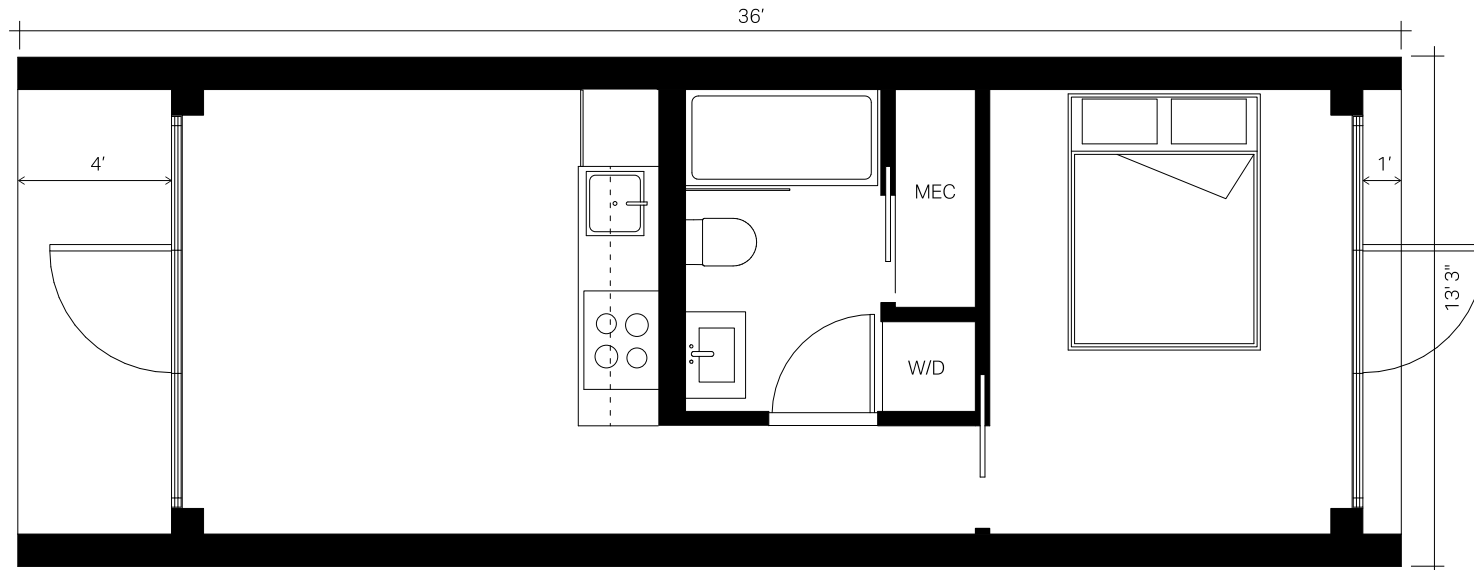

The Mini : Plan A

13'3" Wide x 24' Long x 12'6" Tall / 318 sf : 29.54 m²
Yoga Studio, Exercise Room, Airbnb, Office Space, Garden Suite

The Mini : Plan B

13'3" Wide x 24' Long x 12'6" Tall / 318 sf : 29.54 m²
Yoga Studio, Exercise Room, Airbnb, Office Space, Garden Suite

The Midi : Plan A

13'3" Wide x 36' Long x 12'6" Tall / 477 sf : 44.31 m²
1 Bed, 1 Bath, Airbnb, Guest House, Mother-In-Law Space, Garden Suite

The Midi : Plan B

13'3" Wide x 36' Long x 12'6" Tall / 477 sf : 44.31 m²
1 Bed, 1 Bath, Airbnb, Guest House, Mother-In-Law Space, Garden Suite

The Mega : Plan A

13'3" Wide x 48' Long x 12'6" Tall / 636 sf : 59.09 m²
1 Bed, 1 Bath, Airbnb, Guest House, Mother-In-Law Space, Garden Suite

The Mega : Plan B

13'3" Wide x 48' Long x 12'6" Tall / 636 sf : 59.09 m²
1 Bed, 1 Bath, Airbnb, Guest House, Mother-In-Law Space, Garden Suite

The Mega : Plan C

13'3" Wide x 48' Long x 12'6" Tall / 636 sf : 59.09 m²
2 Beds, 1 Bath, Airbnb, Guest House, Mother-In-Law Space, Garden Suite