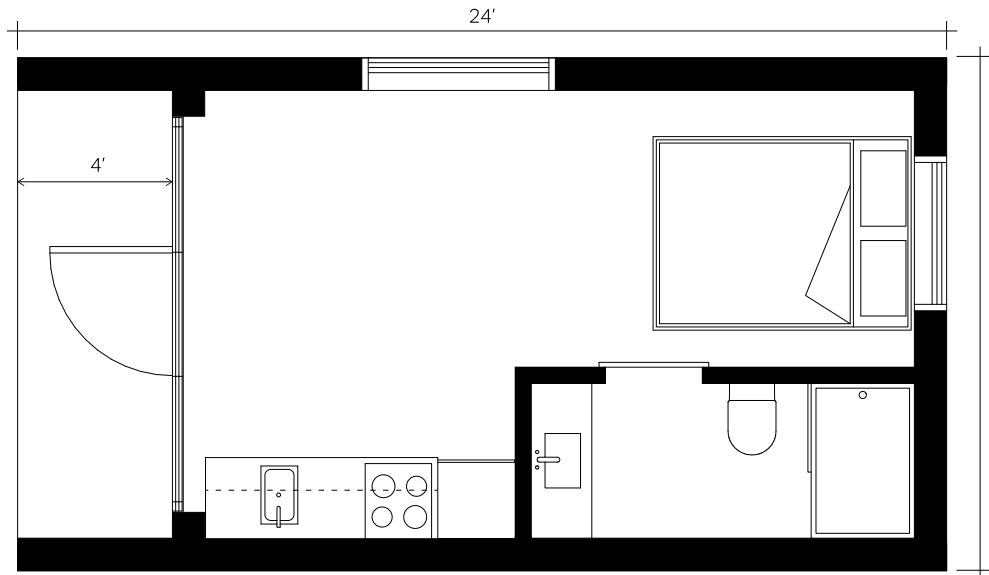

The Mini : Plan A

13'3" Wide x 24' Long x 12'6" Tall / 318 sf : 29.54 m²
Yoga Studio, Exercise Room, Airbnb, Office Space, Garden Suite

The Mini : Plan B

13'3" Wide x 24' Long x 12'6" Tall / 318 sf : 29.54 m²
Yoga Studio, Exercise Room, Airbnb, Office Space, Garden Suite

The Midi : Plan A

13'3" Wide x 36' Long x 12'6" Tall / 477 sf : 44.31 m²
1 Bed, 1 Bath, Airbnb, Guest House, Mother-In-Law Space, Garden Suite

The Midi : Plan B

13'3" Wide x 36' Long x 12'6" Tall / 477 sf : 44.31 m²
1 Bed, 1 Bath, Airbnb, Guest House, Mother-In-Law Space, Garden Suite

The Mega : Plan A

13'3" Wide x 48' Long x 12'6" Tall / 636 sf : 59.09 m²
1 Bed, 1 Bath, Airbnb, Guest House, Mother-In-Law Space, Garden Suite

The Mega : Plan B

13'3" Wide x 48' Long x 12'6" Tall / 636 sf : 59.09 m²
1 Bed, 1 Bath, Airbnb, Guest House, Mother-In-Law Space, Garden Suite

The Mega : Plan C

13'3" Wide x 48' Long x 12'6" Tall / 636 sf : 59.09 m²
2 Beds, 1 Bath, Airbnb, Guest House, Mother-In-Law Space, Garden Suite