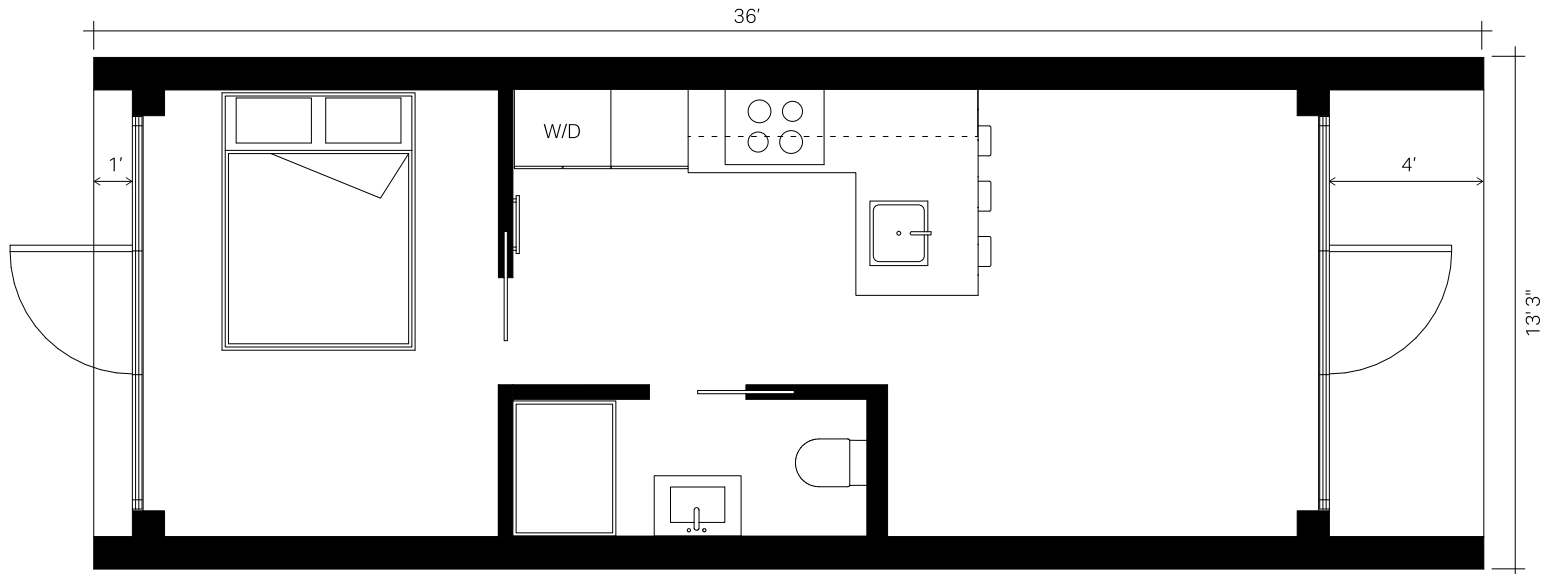

The Mini : Plan A

13'3" Wide x 24' Long x 12'6" Tall / 318 sf : 29.54 m²
Yoga Studio, Exercise Room, Airbnb, Office Space, Garden Suite

The Mini : Plan B

13'3" Wide x 24' Long x 12'6" Tall / 318 sf : 29.54 m²
Yoga Studio, Exercise Room, Airbnb, Office Space, Garden Suite

The Midi : Plan A

13'3" Wide x 36' Long x 12'6" Tall / 477 sf : 44.31 m²
1 Bed, 1 Bath, Airbnb, Guest House, Mother-In-Law Space, Garden Suite

The Midi : Plan B

13'3" Wide x 36' Long x 12'6" Tall / 477 sf : 44.31 m²
1 Bed, 1 Bath, Airbnb, Guest House, Mother-In-Law Space, Garden Suite

The Mega : Plan A

13'3" Wide x 48' Long x 12'6" Tall / 636 sf : 59.09 m²
1 Bed, 1 Bath, Airbnb, Guest House, Mother-In-Law Space, Garden Suite

The Mega : Plan B

13'3" Wide x 48' Long x 12'6" Tall / 636 sf : 59.09 m²
1 Bed, 1 Bath, Airbnb, Guest House, Mother-In-Law Space, Garden Suite

The Mega : Plan C

13'3" Wide x 48' Long x 12'6" Tall / 636 sf : 59.09 m²
2 Beds, 1 Bath, Airbnb, Guest House, Mother-In-Law Space, Garden Suite