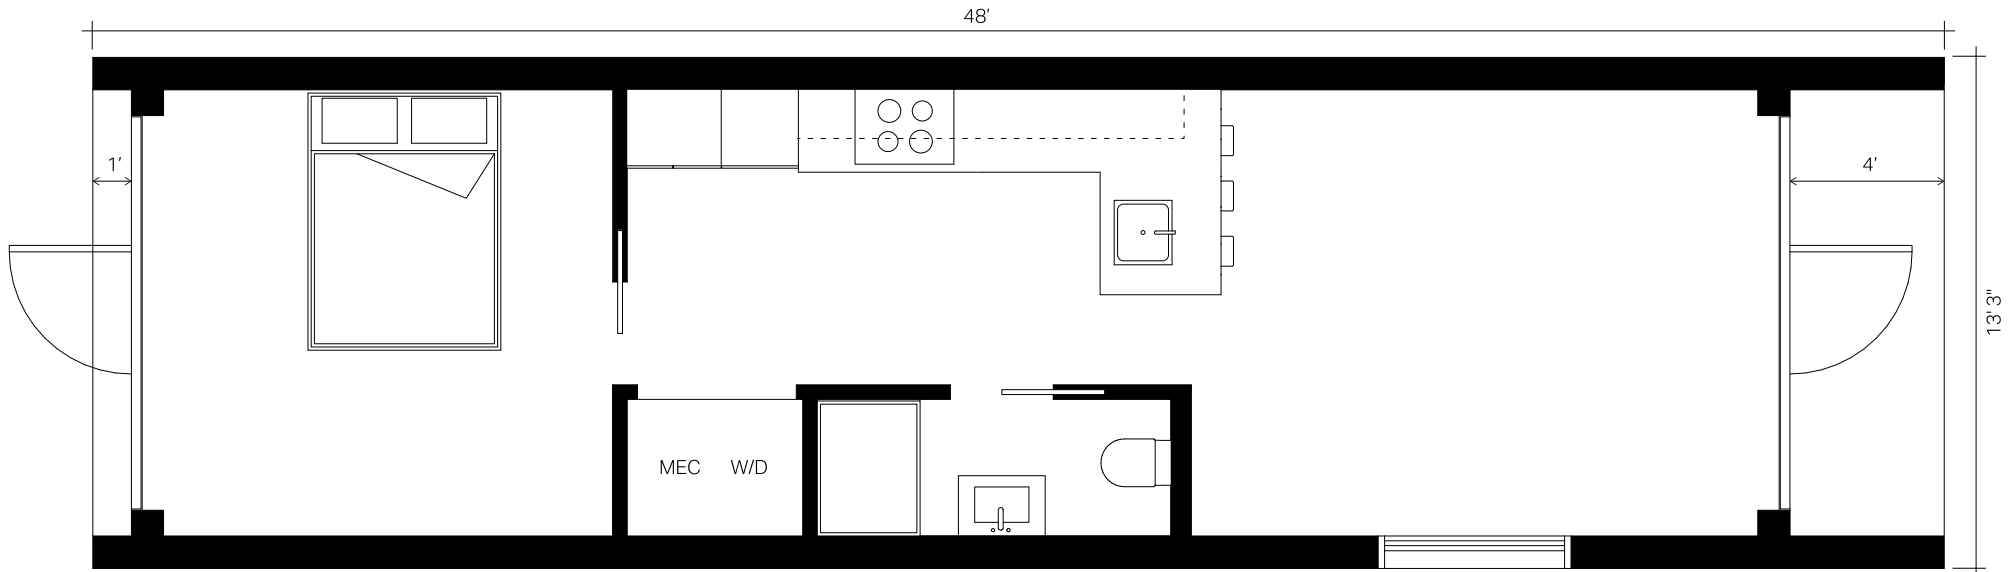

The Mini : Plan A

13'3" Wide x 24' Long x 12'6" Tall / 318 sf : 29.54 m²
Yoga Studio, Exercise Room, Airbnb, Office Space, Garden Suite

The Mini : Plan B

13'3" Wide x 24' Long x 12'6" Tall / 318 sf : 29.54 m²
Yoga Studio, Exercise Room, Airbnb, Office Space, Garden Suite

The Midi : Plan A

13'3" Wide x 36' Long x 12'6" Tall / 477 sf : 44.31 m²
1 Bed, 1 Bath, Airbnb, Guest House, Mother-In-Law Space, Garden Suite

The Midi : Plan B

13'3" Wide x 36' Long x 12'6" Tall / 477 sf : 44.31 m²
1 Bed, 1 Bath, Airbnb, Guest House, Mother-In-Law Space, Garden Suite

The Mega : Plan A

13'3" Wide x 48' Long x 12'6" Tall / 636 sf : 59.09 m²
1 Bed, 1 Bath, Airbnb, Guest House, Mother-In-Law Space, Garden Suite

The Mega : Plan B

13'3" Wide x 48' Long x 12'6" Tall / 636 sf : 59.09 m²
1 Bed, 1 Bath, Airbnb, Guest House, Mother-In-Law Space, Garden Suite

The Mega : Plan C

13'3" Wide x 48' Long x 12'6" Tall / 636 sf : 59.09 m²
2 Beds, 1 Bath, Airbnb, Guest House, Mother-In-Law Space, Garden Suite