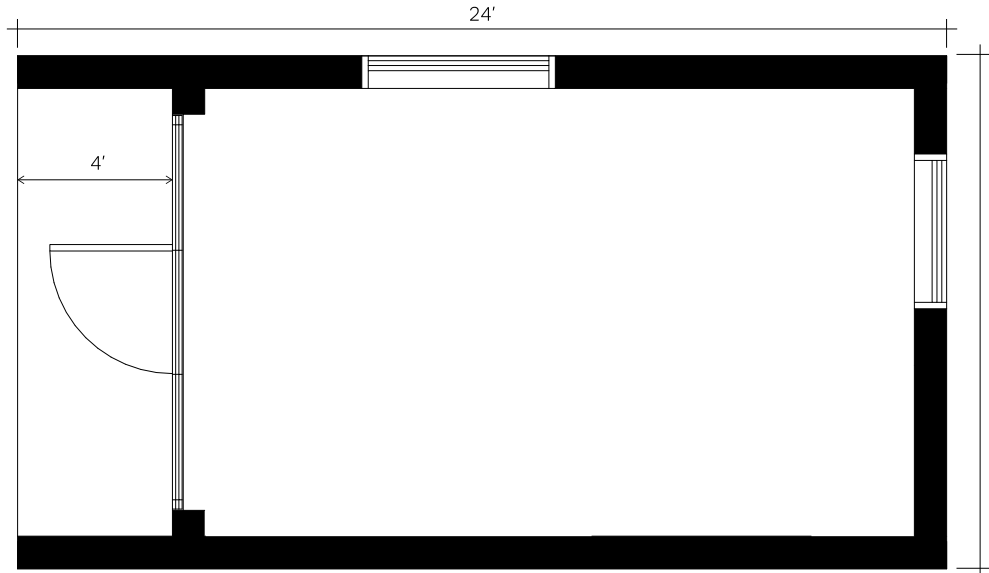

The Mini : Plan A

13'3" Wide x 24' Long x 12'6" Tall / 318 sf : 29.54 m²
Yoga Studio, Exercise Room, Airbnb, Office Space, Garden Suite

The Mini : Plan B

13'3" Wide x 24' Long x 12'6" Tall / 318 sf : 29.54 m²
Yoga Studio, Exercise Room, Airbnb, Office Space, Garden Suite

The Midi : Plan A

13'3" Wide x 36' Long x 12'6" Tall / 477 sf : 44.31 m²
1 Bed, 1 Bath, Airbnb, Guest House, Mother-In-Law Space, Garden Suite

The Midi : Plan B

13'3" Wide x 36' Long x 12'6" Tall / 477 sf : 44.31 m²
1 Bed, 1 Bath, Airbnb, Guest House, Mother-In-Law Space, Garden Suite

The Mega : Plan A

13'3" Wide x 48' Long x 12'6" Tall / 636 sf : 59.09 m²
1 Bed, 1 Bath, Airbnb, Guest House, Mother-In-Law Space, Garden Suite

The Mega : Plan B

13'3" Wide x 48' Long x 12'6" Tall / 636 sf : 59.09 m²
1 Bed, 1 Bath, Airbnb, Guest House, Mother-In-Law Space, Garden Suite

The Mega : Plan C

13'3" Wide x 48' Long x 12'6" Tall / 636 sf : 59.09 m²
2 Beds, 1 Bath, Airbnb, Guest House, Mother-In-Law Space, Garden Suite