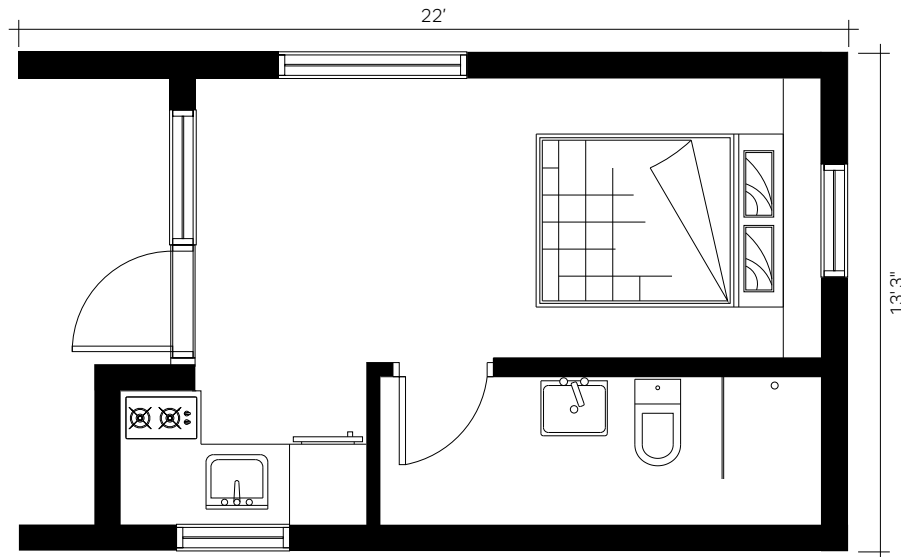

The Mini : Plan A

22' Wide x 13'3" Deep 12'6" Tall / 308 sf
Yoga Studio, Exercise Room, Airbnb, Office Space

The Mini : Plan B

22' Wide x 13'3" Deep 12'6" Tall / 308 sf
Yoga Studio, Exercise Room, Airbnb, Office Space