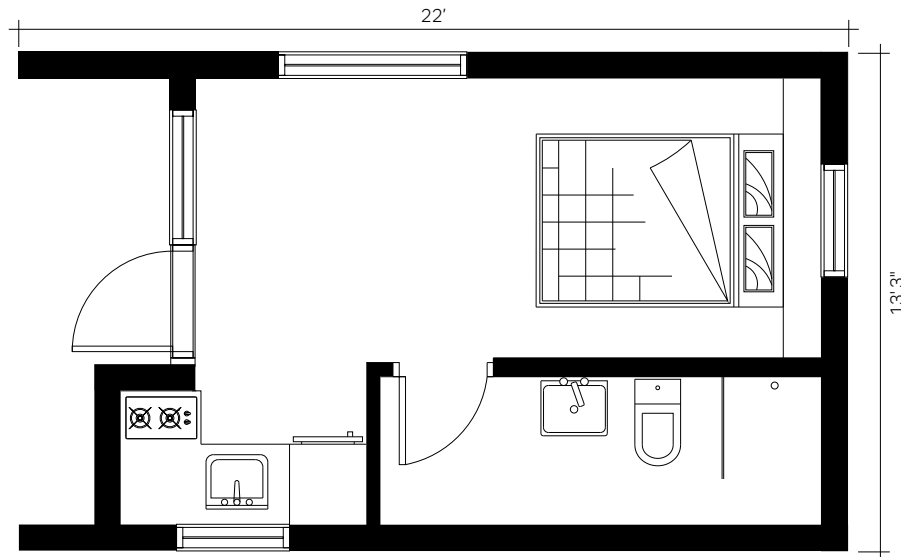

# The Mini : Plan A

22' Wide x 13'3" Deep 12'6" Tall / 308 sf  
Yoga Studio, Exercise Room, Airbnb, Office Space

# The Mini : Plan B

22' Wide x 13'3" Deep 12'6" Tall / 308 sf  
Yoga Studio, Exercise Room, Airbnb, Office Space

# The Midi : Plan A

28' Wide x 13'3" Deep x 12'6" Tall / 465 sf  
Guest house, Airbnb, Backyard Rental Suite

# The Mega : Plan A

42' Wide x 13'3" Deep x 12'6" Tall / 612 sf  
Primary House, Guest House, Airbnb, Vacation Hhome