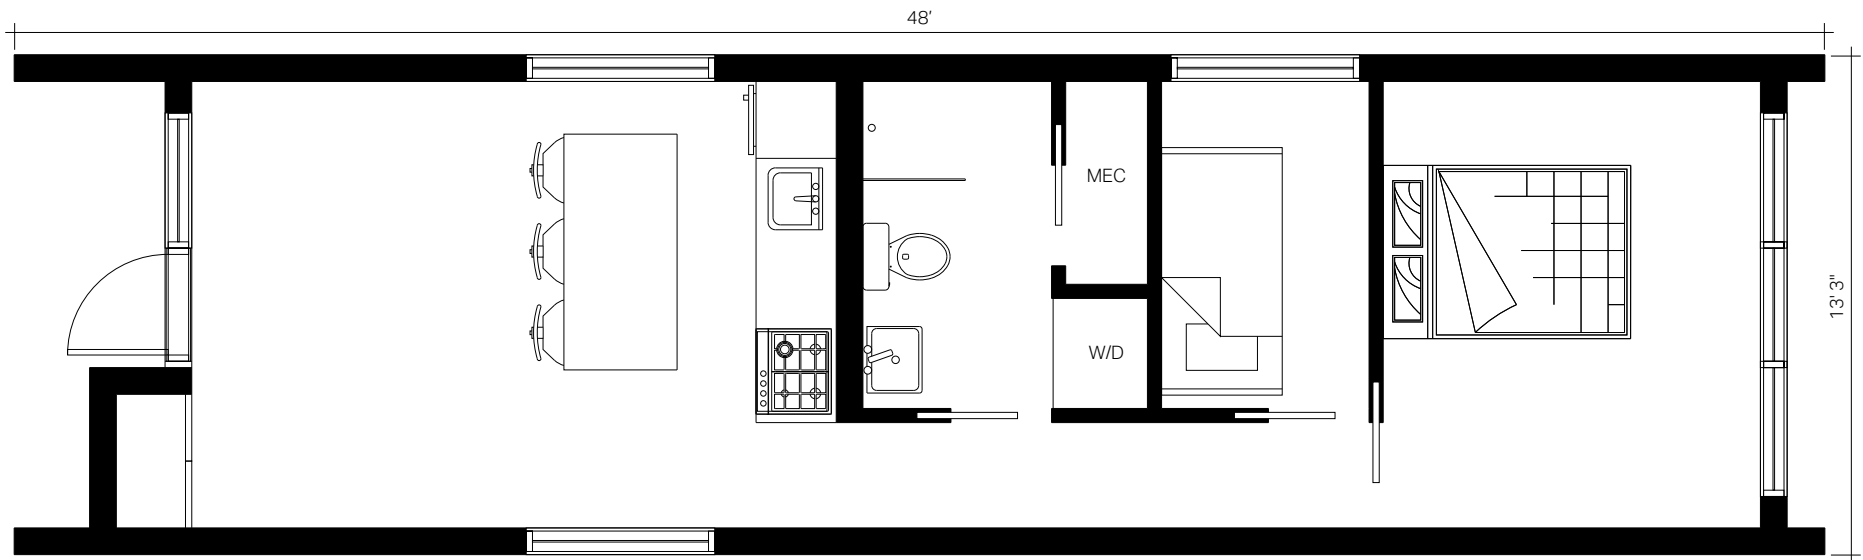

# The Mini : Plan A

22' Wide x 13'3" Deep 12'6" Tall / 308 sf  
Yoga Studio, Exercise Room, Airbnb, Office Space

# The Mini : Plan B

22' Wide x 13'3" Deep 12'6" Tall / 308 sf  
Yoga Studio, Exercise Room, Airbnb, Office Space

# The Midi : Plan A

28' Wide x 13'3" Deep x 12'6" Tall / 465 sf  
Guest house, Airbnb, Backyard Rental Suite

# The Mega : Plan A

42' Wide x 13'3" Deep x 12'6" Tall / 612 sf  
Primary House, Guest House, Airbnb, Vacation Hhome