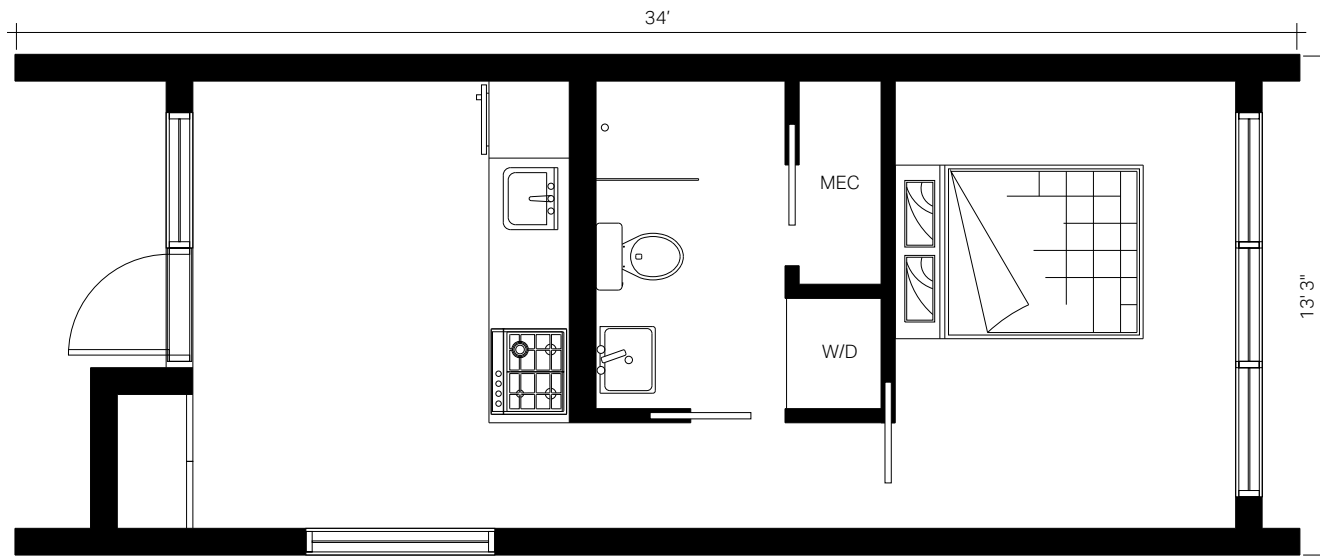

# The Mini : Plan A

22' Wide x 13'3" Deep 12'6" Tall / 308 sf  
Yoga Studio, Exercise Room, Airbnb, Office Space

# The Mini : Plan B

22' Wide x 13'3" Deep 12'6" Tall / 308 sf  
Yoga Studio, Exercise Room, Airbnb, Office Space

# The Midi : Plan A

28' Wide x 13'3" Deep x 12'6" Tall / 465 sf  
Guest house, Airbnb, Backyard Rental Suite

# The Mega : Plan A

42' Wide x 13'3" Deep x 12'6" Tall / 612 sf  
Primary House, Guest House, Airbnb, Vacation Hhome