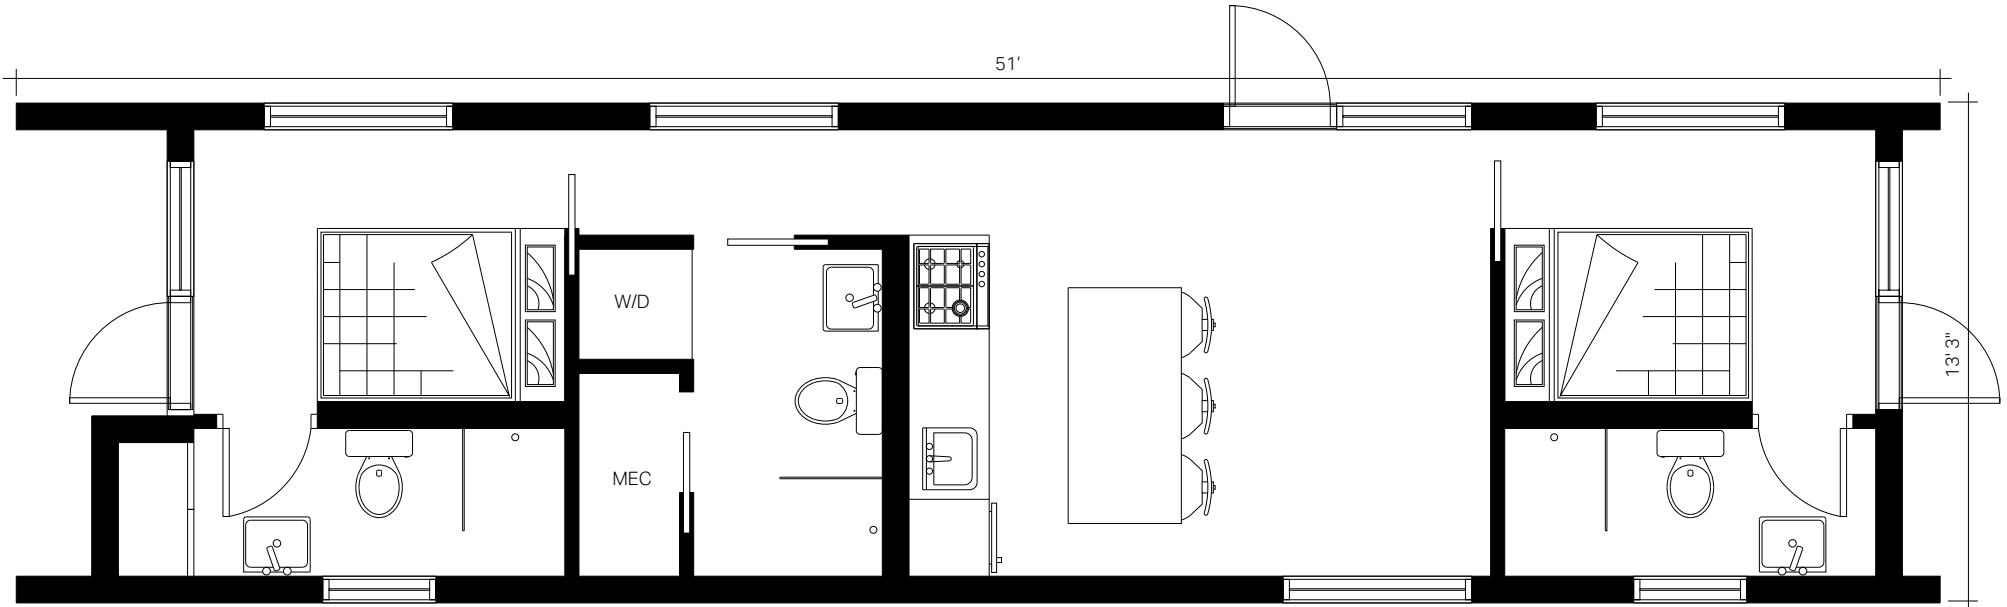

# The Mini : Plan B

22' Wide x 13'3" Deep 12'6" Tall / 308 sf  
Yoga Studio, Exercise Room, Airbnb, Office Space

# The Midi : Plan A

28' Wide x 13'3" Deep x 12'6" Tall / 465 sf  
Guest house, Airbnb, Backyard Rental Suite

# The Mega : Plan A

42' Wide x 13'3" Deep x 12'6" Tall / 612 sf  
Primary House, Guest House, Airbnb, Vacation Hhome

# The Mega : Plan B

42' Wide x 13'3" Deep x 12'6" Tall / 612 sf  
Primary House, Guest House, Airbnb, Vacation Hhome