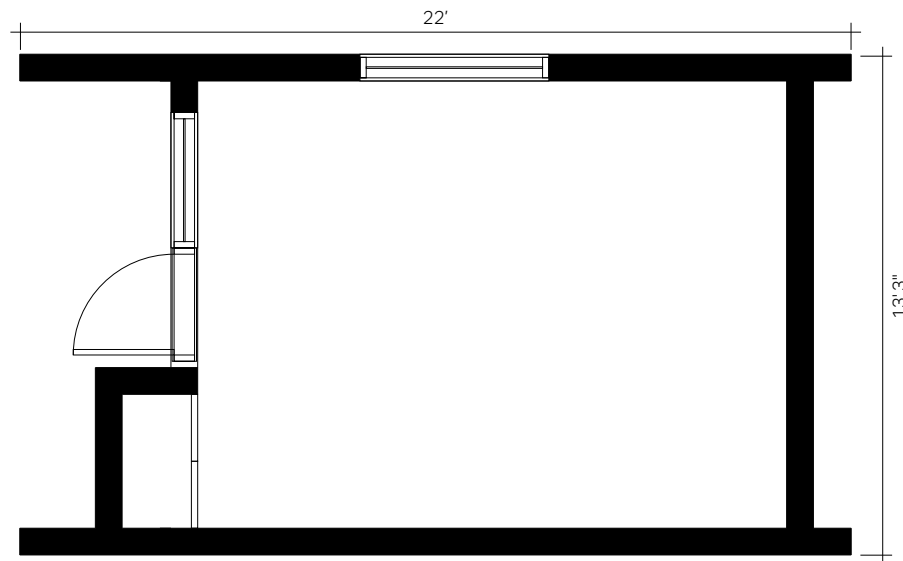

# The Mini : Plan A

22' Wide x 13'3" Deep 12'6" Tall / 308 sf  
Yoga Studio, Exercise Room, Airbnb, Office Space

# The Mini : Plan B

22' Wide x 13'3" Deep 12'6" Tall / 308 sf  
Yoga Studio, Exercise Room, Airbnb, Office Space

# The Midi : Plan A

28' Wide x 13'3" Deep x 12'6" Tall / 465 sf  
Guest house, Airbnb, Backyard Rental Suite

# The Mega : Plan A

42' Wide x 13'3" Deep x 12'6" Tall / 612 sf  
Primary House, Guest House, Airbnb, Vacation Hhome