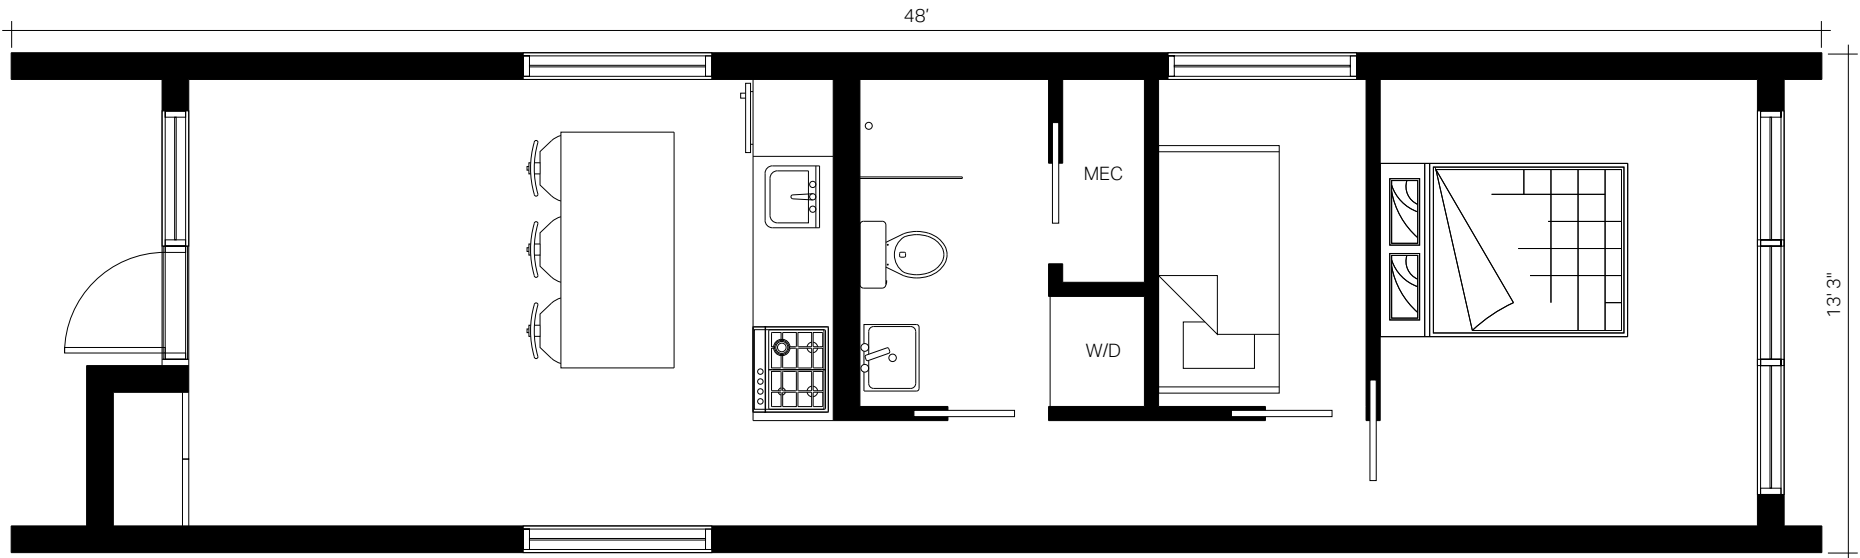

The Mega : Plan A

42' Wide x 13'3" Deep x 12'6" Tall / 612 sf
Primary House, Guest House, Airbnb, Vacation Hhome

The Mega : Plan B

42' Wide x 13'3" Deep x 12'6" Tall / 612 sf
Primary House, Guest House, Airbnb, Vacation Home

The Mega : Plan C

42' Wide x 13'3" Deep x 12'6" Tall / 612 sf
Primary House, Guest House, Airbnb, Vacation Home