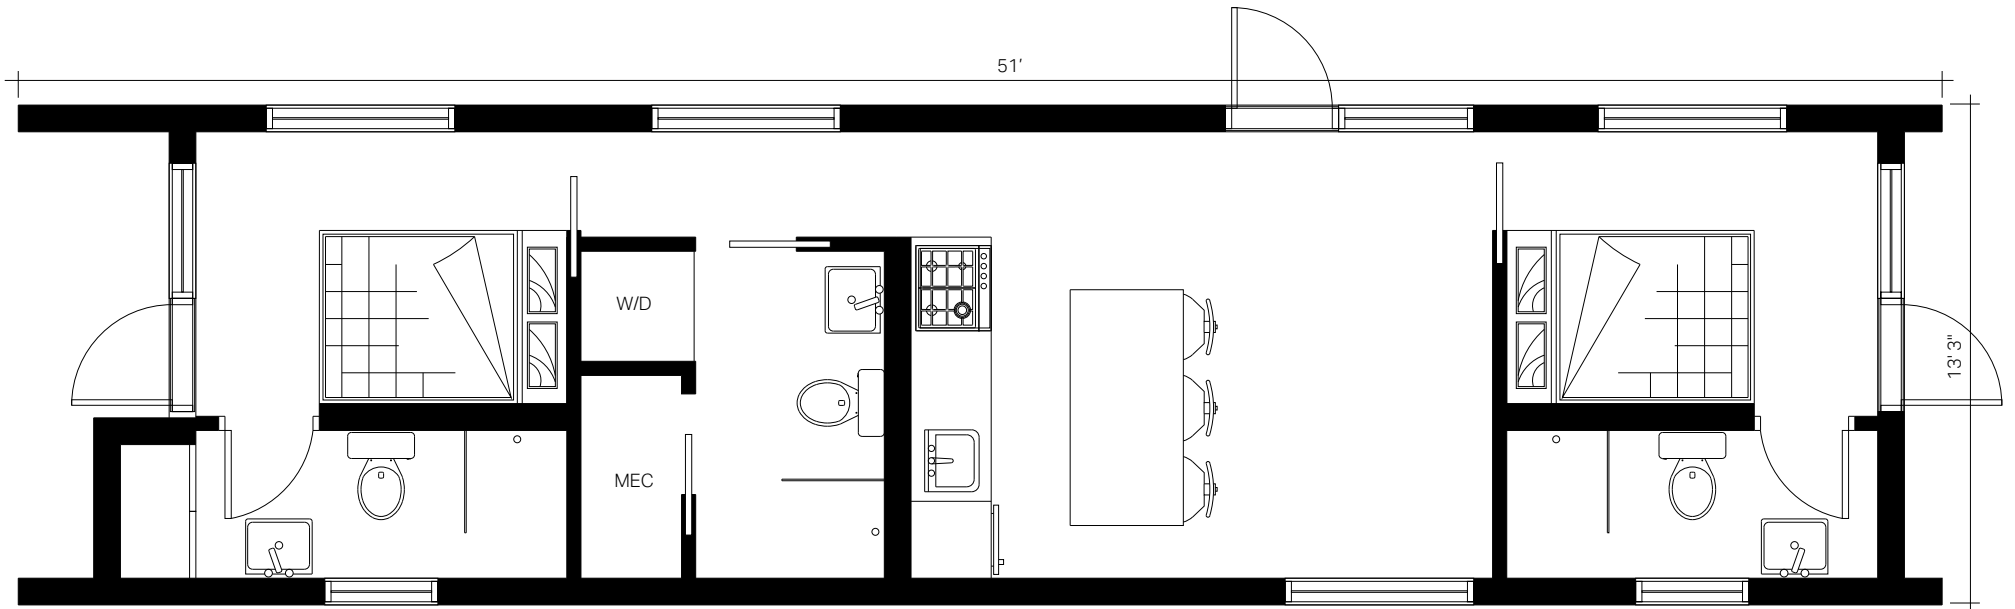

The Mega : Plan A

42' Wide x 13'3" Deep x 12'6" Tall / 612 sf
Primary House, Guest House, Airbnb, Vacation Hhome

The Mega : Plan B

42' Wide x 13'3" Deep x 12'6" Tall / 612 sf
Primary House, Guest House, Airbnb, Vacation Home

The Mega : Plan C

42' Wide x 13'3" Deep x 12'6" Tall / 612 sf
Primary House, Guest House, Airbnb, Vacation Home